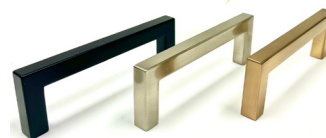

- White-gray granite
- Pre-fabricated to fit our vanity cabinets
- Cut-out for sink and faucet
- Includes ceramic undermount sink with brackets
- 4" tall matching granite back-splash: **\$30/piece**
- 4" tall matching granite side-splash: **\$20/piece**

PULLS

7" Bar Pulls

- Oil Rubbed Bronze
- Matte Black
- Satin Brass
- Brushed Nickel
- Chrome

10" Bar Pulls

- Satin Brass
- Chrome
- Matte Black
- Oil Rubbed Bronze

YOUR CHOICE
\$4 EACH!

4" Square Pulls

- Matte Black
- Chrome
- Champagne

4" Decorative Pulls

- Chrome
- Champagne