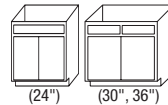

Vanity Sink Base Cabinet			Qty
24" x 21"	#V2421	$265	
30" x 21"	#V3021	$309	
36" x 21"	#V3621	$371	

Vanity Drawer Base Cabinet			Qty
12" x 21"	#VDB1221	$383