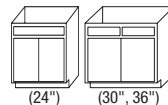

Vanity Sink Base Cabinet			Qty
24" x 21"	#V2421	$253	_____
30" x 21"	#V3021	$294	_____
36" x 21"	#V3621	$334	_____

Vanity Drawer Base Cabinet			Qty
12" x 21"	#VDB1221	$318	_____

Tall Pantry Cabinet			Qty
18" x 84"	#WP1884	$631	_____
18" x 90"	#WP1890	$653	_____
18" x 96"	#WP1896	$683	_____

Accessories			Qty
3" x 42" Filler	#WF342	$19	_____
6" x 42" Filler	#WF642	$34	_____
3" x 96" Tall Filler	#WF396	$62	_____
8' Toe Kick	#TK8	$24	_____
8' Scribe Moulding	#SM8	$24	_____
8' Shoe Moulding	#SHM8	$33	_____
8' Crown Moulding	#CM8	$62	_____
8' Large Crown Moulding	#LCM8	$112	_____
8' Outside Corner Moulding	#OM8	$34	_____
3" Dishwasher End Panel	#DWR3	$69	_____
2.5' x 8' Refrigerator Panel	#REF3096	$160	_____
4' x 8' Island Panel	#PNL1/4x42x96	$179	_____

* INCLUDED IN $2,998 10X10 SET