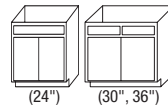

Vanity Sink Base Cabinet				Qty
	24" x 21"	#V2421	VB	$188
	30" x 21"	#V3021	VC	$234
	36" x 21"	#V3621	VD	$284