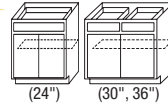

Base Cabinet - 2 DOORS				Qty
	24"	#B24-2	U	$282
	30"	#B30	W	$338
	36"	#B36	X	$380

Drawer Base Cabinet				Qty
	12"	#DB12	YJ	$310
	15"	#DB15	YA	$324
	18"	#DB18	YB	$336
	24"	#DB24	YC	$360
	30"	#DB30	YK	$394