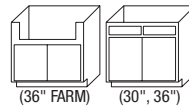

Sink Base Cabinet			Qty
30"	#SB30	$336	_____
36"	#SB36	$343	_____*
36" FARM	#SBF36	$343	_____

Blind Base Cabinet			Qty
42"	#BBC42	$366	_____

Base Corner Cabinet – LAZY SUSAN			Qty
36"	#LS36	$570	_____*