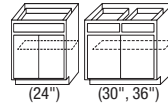

Base Cabinet – 2 DOORS			Qty
24"	#B24	$319	_____
30"	#B30	$407	_____
36"	#B36	$461	_____

Drawer Base Cabinet			Qty
12"	#DB12	$327	_____
15"	#DB15	$359	_____
18"	#DB18	$383	_____
24"	#DB24	$431	_____
30"	#DB30	$553	_____