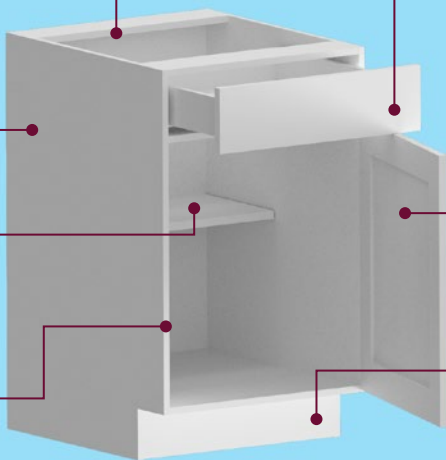

FRAMELESS – FULL ACCESS CABINETS!

CONSTRUCTION

5/8" furniture board glued and doweled construction, engineered to last

EXTERIOR

Color matched to door/drawer front color

SHELVES

3/4" laminated in white melamine laminate and edge banded with white thermoplastic edge banding

FRONT EDGE

Thermoplastic edge banding color matched to door/drawer front

DRAWER

5-piece drawer box, 1/2" sides and bottom, 360° wrapped in white melamine laminate, full extension ball bearing slides

DOOR

5-piece shaker construction with standard soft close hinges