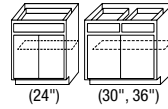

Base Cabinet – 2 DOORS			Qty
24"	#B24	$461	
30"	#B30	$532	
36"	#B36	$602	

Drawer Base Cabinet			Qty
12"	#DB12	$556	
15"	#DB15	$565	
18"	#DB18	$591	
24"	#DB24	$661	
30"	#DB30	$677