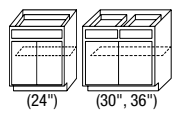

Base Cabinet - 2 DOORS

24"	#B24-2	U	$269	N/A
30"	#B30	W	$300	N/A
36"	#B36	X	$332	N/A

Drawer Base Cabinet

12"	#DB12	YJ	$263	
15"	#DB15	YA	$280	N/A
18"	#DB18	YB	$287	N/A
24"	#DB24	YC	$311	N/A
30"	#DB30	YK	$342	N/A