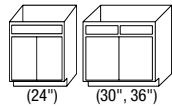

Vanity Sink Base Cabinet

24" x 21"	#V2421	VB	$214	N/A
30" x 21"	#V3021	VC	$231	N/A
36" x 21"	#V3621	VD	$245	N/A