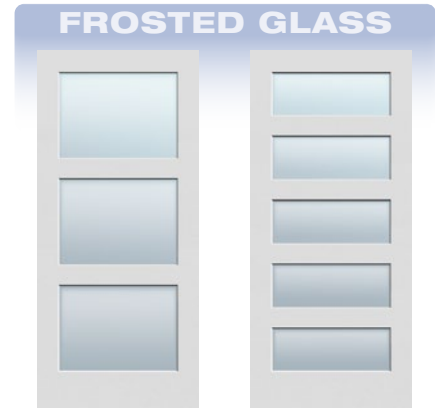

**INTERIOR SHAKER DOORS – SPECIAL ORDER PRICES**

11/18/21 FLYER#50G

**PRIMED WHITE • READY TO PAINT • PRE-HUNG INTERIOR WOOD DOOR UNITS**

**YOUR LOW PRICE!**

**5-PANEL**  
SHAKER FP-755

**2-PANEL**  
SHAKER FP-782

**1-PANEL**  
SHAKER FP-720

**3-PANEL**  
SHAKER FP-730

**CRAFTSMAN**  
SHAKER FP-760

**6-PANEL**  
(8/0 TALL ONLY)

**3-LITE**  
FROSTED GLASS

**5-LITE**  
FROSTED GLASS

<b>6/8</b>	<b>1-3/8"</b>	<b>IN STOCK!</b> <b>\$169</b> DOUBLES IN STOCK! 3/0 4/0 5/0 \$358 \$378 \$438	<b>IN STOCK!</b> <b>\$169</b> DOUBLES IN STOCK! 3/0 4/0 5/0 \$358 \$378 \$438	<b>IN STOCK!</b> <b>\$169</b> DOUBLES IN STOCK! 3/0 4/0 5/0 \$358 \$378 \$438	<b>IN STOCK!</b> <b>\$169</b> DOUBLES IN STOCK! 3/0 4/0 5/0 \$358 \$378 \$438	<b>\$249</b> 1/6, 2/0, 2/4, 2/6, 2/8, 3/0	—	<b>\$299</b> 2/0, 2/4, 2/6, 2/8, 3/0	<b>HOT PRICE!</b> <b>\$219</b> 2/0, 2/4, 2/6, 2/8, 3/0
	<b>20 MIN FIRE 1-3/4"</b>	<b>\$599</b> 2/8, 3/0	<b>\$599</b> 2/8, 3/0	<b>\$599</b> 2/8, 3/0	<b>\$599</b> 2/8, 3/0	<b>\$599</b> 2/8, 3/0	—	—	—
	<b>BIFOLD 1-3/8"</b>	<b>IN STOCK!</b> 2/0 2/6 3/0 <b>\$129 \$139 \$149</b>	<b>IN STOCK!</b> 2/0 2/6 3/0 <b>\$129 \$139 \$149</b>	<b>IN STOCK!</b> 2/0 2/6 3/0 <b>\$129 \$139 \$149</b>	—	—	—	—	—
<b>8/0</b>	<b>1-3/8"</b>	<b>\$299</b> 1/6, 2/0, 2/4, 2/6, 2/8, 3/0	<b>\$299</b> 1/6, 2/0, 2/4, 2/6, 2/8, 3/0	<b>\$299</b> 1/6, 2/0, 2/4, 2/6, 2/8, 3/0	<b>\$299</b> 1/6, 2/0, 2/4, 2/6, 2/8, 3/0	—	<b>IN STOCK!</b> <b>\$219</b>	<b>\$449</b> 2/0, 2/4, 2/6, 2/8, 3/0	<b>\$469</b> 2/0, 2/4, 2/6, 2/8, 3/0
	<b>20 MIN FIRE 1-3/4"</b>	<b>\$649</b> 2/8, 3/0	<b>\$649</b> 2/8, 3/0	<b>\$649</b> 2/8, 3/0	<b>\$649</b> 2/8, 3/0	—	<b>\$649</b> 2/8, 3/0	—	—

**STANDARD FEATURES:**

- SLAB ONLY - DEDUCT \$25
- SINGLE BORE
- 2-1/8" FACE BORE
- 2-3/8" BACKSET
- PAINT GRADE JAMBS
- 1-1/2" PAIR HINGES
- 3-1/2" 5/8" RADIUS HINGES
- SILVER OR BRONZE HINGES
- JAMBS: 4-5/8" (STD), OR 5-1/4" (+\$20), OR 6-5/8" (+\$20)
- DOUBLE UNITS: DOUBLE PRICE +\$100
- ADD T-ASTRAGAL TO DOUBLE (+\$50)